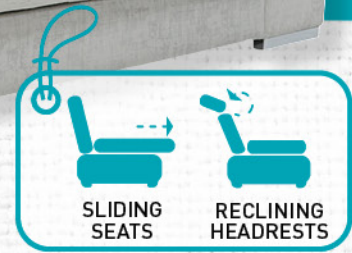

3 seater sofa

(210x90x105 cm)

Before ~~919€~~

Now **699€**