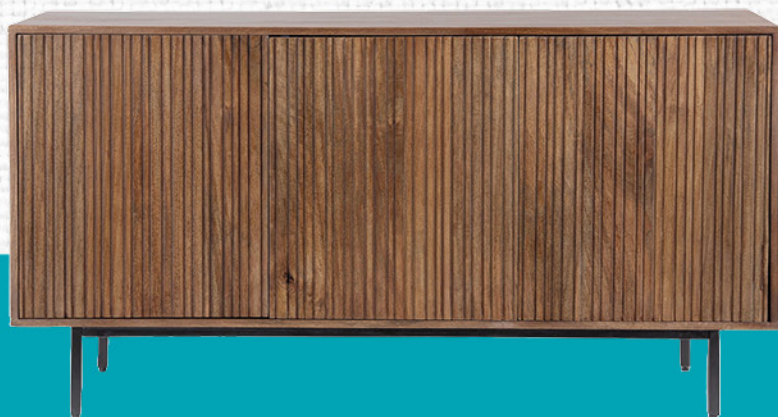

**SPECIAL
OFFERS**
ON SOFAS AND
ARMCHAIRS

Sideboard
(140x40x75 cm)

Before ~~949€~~

Now **799€**