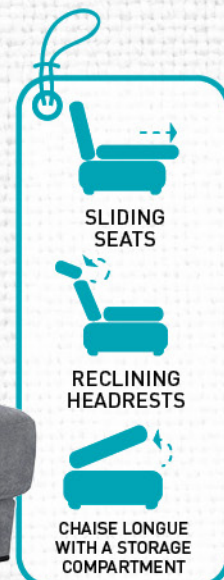

If there isn't room for everyone when you get together at home, a sofa with a **chaise longue** will provide the space you need. Two solutions in one: A sofa to sit on and your favourite spot for a lie down.

WOW
Style & Home

And pay everything in
18 months INTEREST FREE*
(APR. 6%)

*Terms and conditions on the back cover

i
WE ADAPT
TO YOUR SPACE

Chaise Longue
(290x164x106 cm)

Before ~~2.949€~~

Now **2.349€**

Armchair
(67x59x79 cm)

Before ~~205€~~

Now **179€**

Set of tables
(50x50 y 40x40 cm)

Before ~~179€~~

Now **159€**

Chaise Longue
(290x173x100 cm)

Before ~~2.799€~~

Now **2.195€**