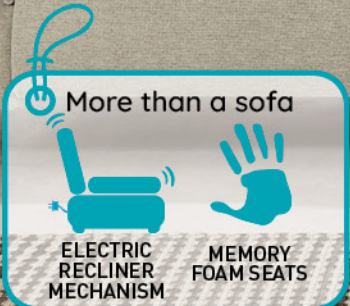

i
EVERYONE HAS A
DIFFERENT DEFINITION
OF COMFORT

3 seater sofa
(205x85x100 cm)
Before ~~1.549€~~
Now **1.199€**

Sideboard
(150x40x78 cm)
Before ~~1.399€~~
Now **999€**

3 seater sofa
(280x84x105 cm)
Before ~~2.449€~~
Now **1.895€**