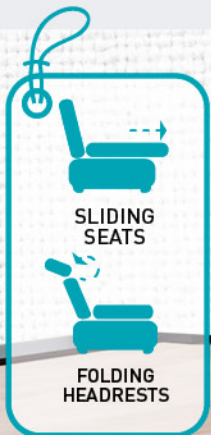

Armchair

(72x84x107 cm)

Before ~~759€~~

Now **595€**

Sideboard

(155x40x80 cm)

Before ~~925€~~

Now **799€**